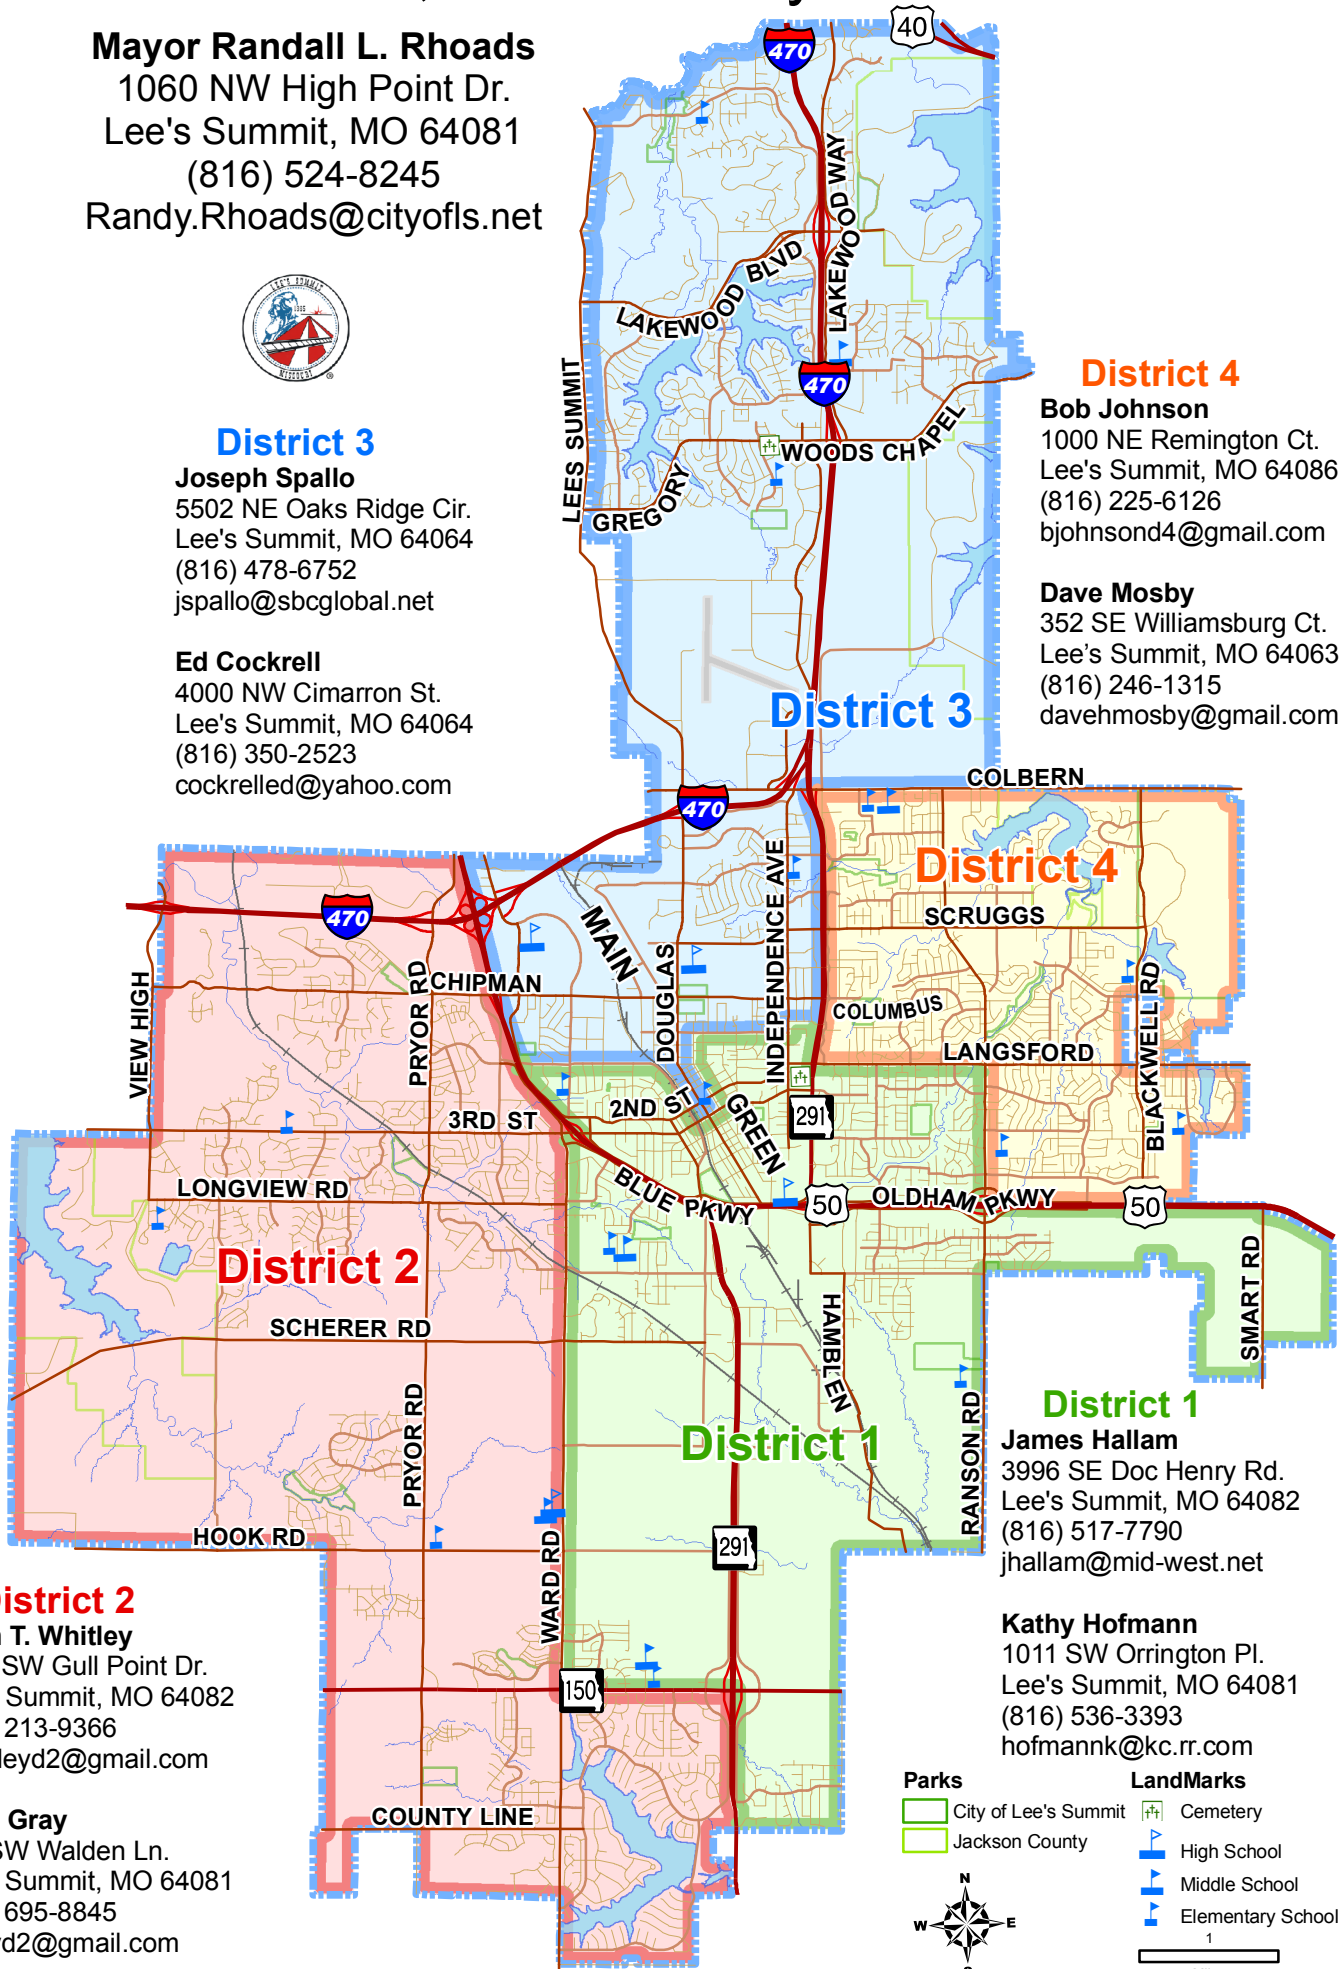

Lee's Summit, Missouri City Council Districts

Mayor Randall L. Rhoads
1060 NW High Point Dr.
Lee's Summit, MO 64081
(816) 524-8245
Randy.Rhoads@cityofls.net

District 3

Joseph Spallo
5502 NE Oaks Ridge Cir.
Lee's Summit, MO 64064
(816) 478-6752
jspallo@sbcglobal.net

Ed Cockrell
4000 NW Cimarron St.
Lee's Summit, MO 64064
(816) 350-2523
cockrelled@yahoo.com

District 4

Bob Johnson
1000 NE Remington Ct.
Lee's Summit, MO 64086
(816) 225-6126
bjohnsond4@gmail.com

Dave Mosby
352 SE Williamsburg Ct.
Lee's Summit, MO 64063
(816) 246-1315
davehmosby@gmail.com

District 2

Brian T. Whitley
4544 SW Gull Point Dr.
Lee's Summit, MO 64082
(816) 213-9366
bwhitleyd2@gmail.com

Allan Gray
612 SW Walden Ln.
Lee's Summit, MO 64081
(816) 695-8845
agrayd2@gmail.com

District 1

James Hallam
3996 SE Doc Henry Rd.
Lee's Summit, MO 64082
(816) 517-7790
jhallam@mid-west.net

Kathy Hofmann
1011 SW Orrington Pl.
Lee's Summit, MO 64081
(816) 536-3393
hofmannk@kc.rr.com

Parks

- City of Lee's Summit
- Jackson County

LandMarks

- Cemetery
- High School
- Middle School
- Elementary School

1
Miles